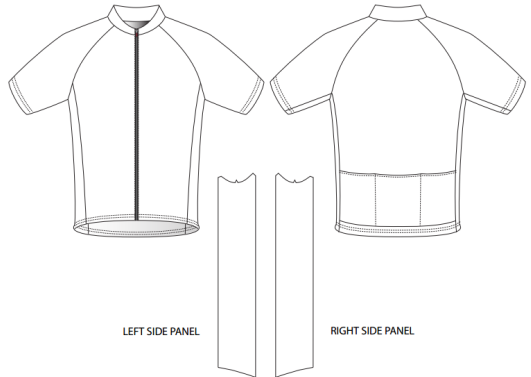

XL Logo - \$1000

Large logo - \$500

Medium logo - \$250

Contact: Noah Naseri

noah.naseri@gmail.com

423-552-2725

Along with jersey logos sponsors will be featured on the "Tour" website, team website, banners at races/events. and any other advertising when possible. Jerseys will be worn at all team events across the region and state, including; races, trail volunteer, and team pictures.